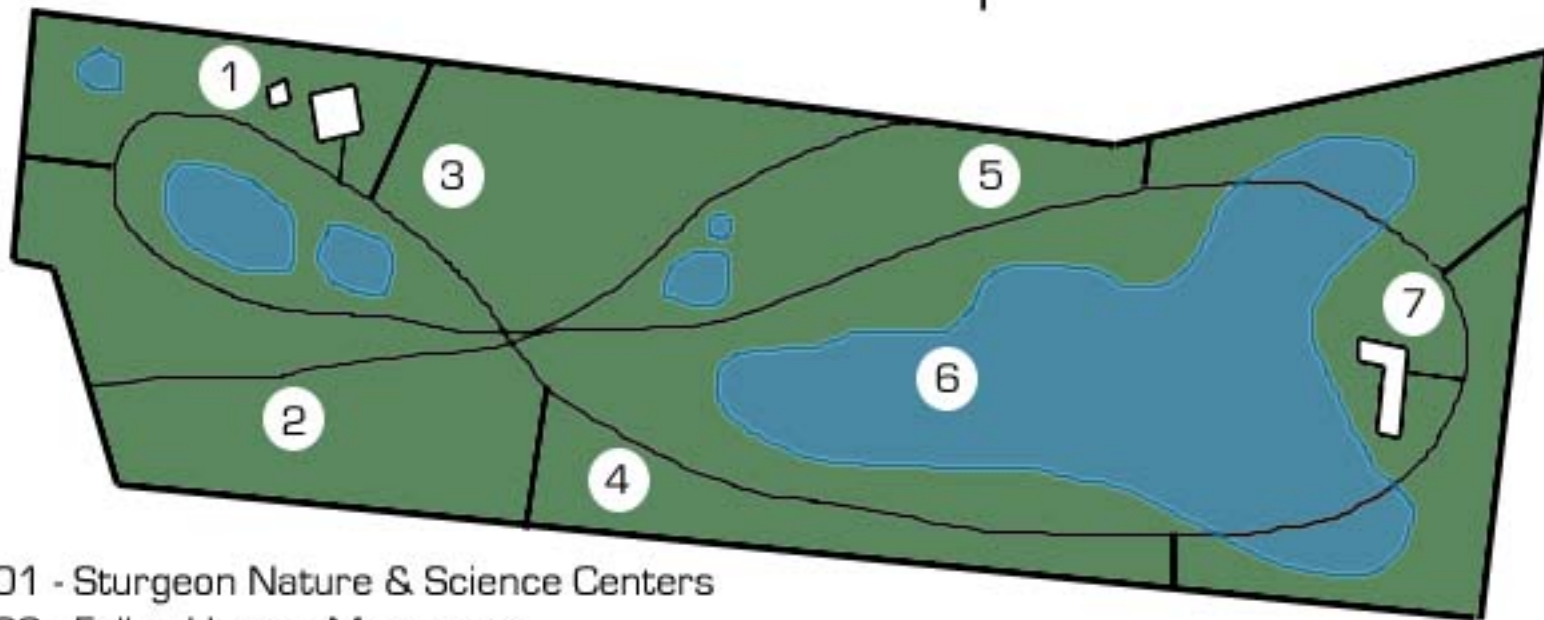

## Map of the Park

01 - Sturgeon Nature & Science Centers

02 - Fallen Heroes Monument

03 - Summer Movies on the Flats

04 - Jogging Path (3.2 km)

05 - Watershed Observatory Decks

06 - Lake Wilson

07 - Danvers Building